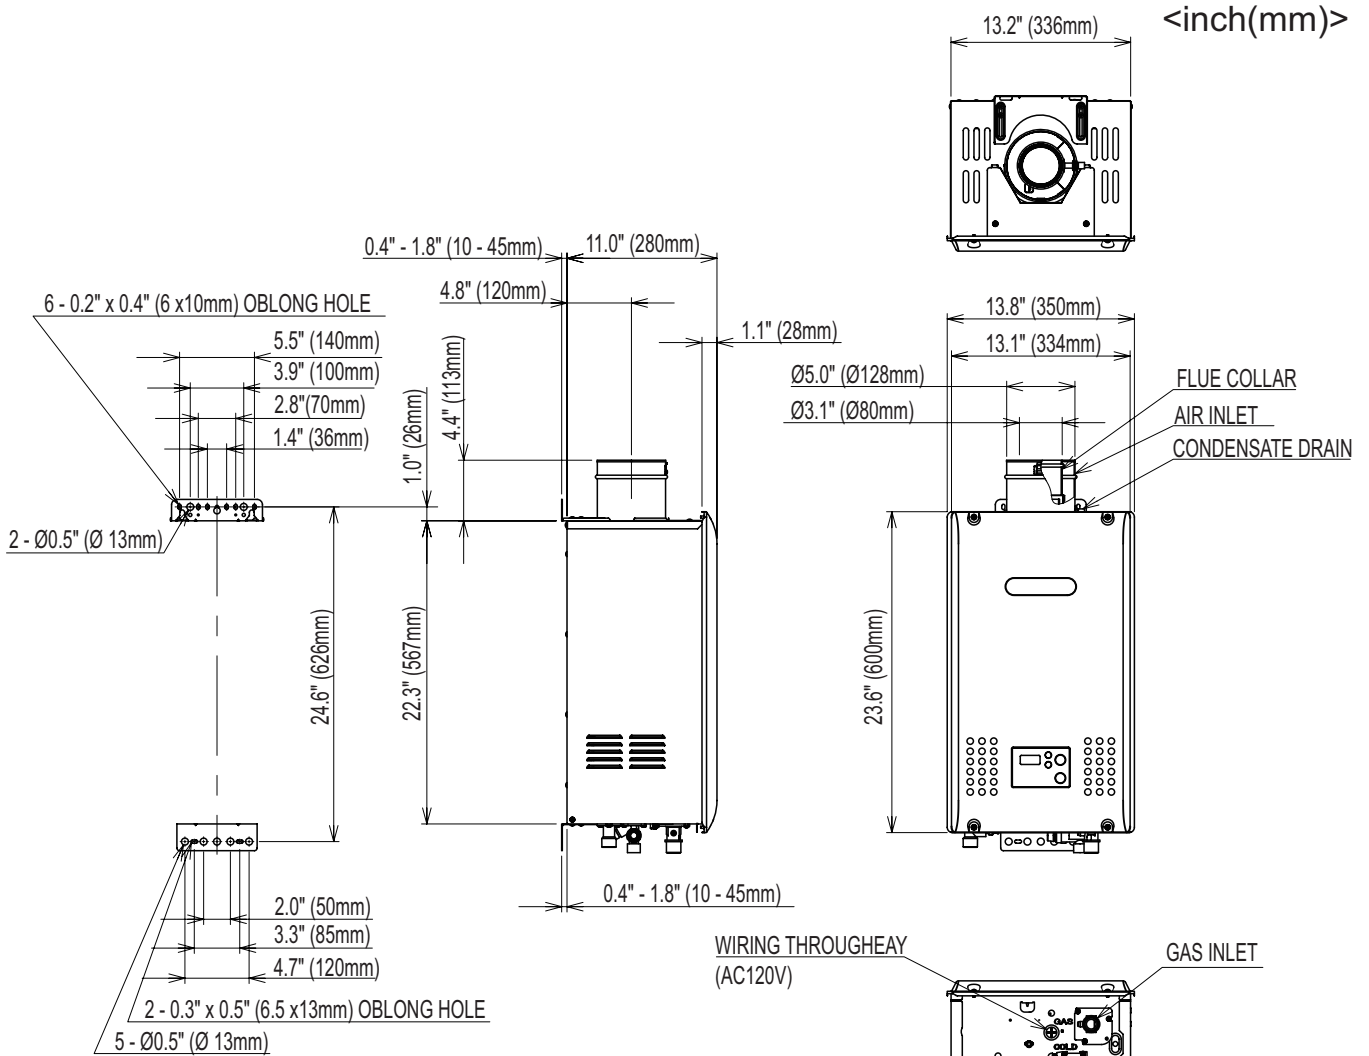

Dimensions NR98DVC(GQ-2857WX-FFA US)

HEIGHT OF EACH FITTINGS FROM BOTTOM OF CASE

HOT WATER OUTLET	1.8" (45mm)
COLD WATER INLET	2.2" (55mm)
GAS INLET	2.2" (56mm)